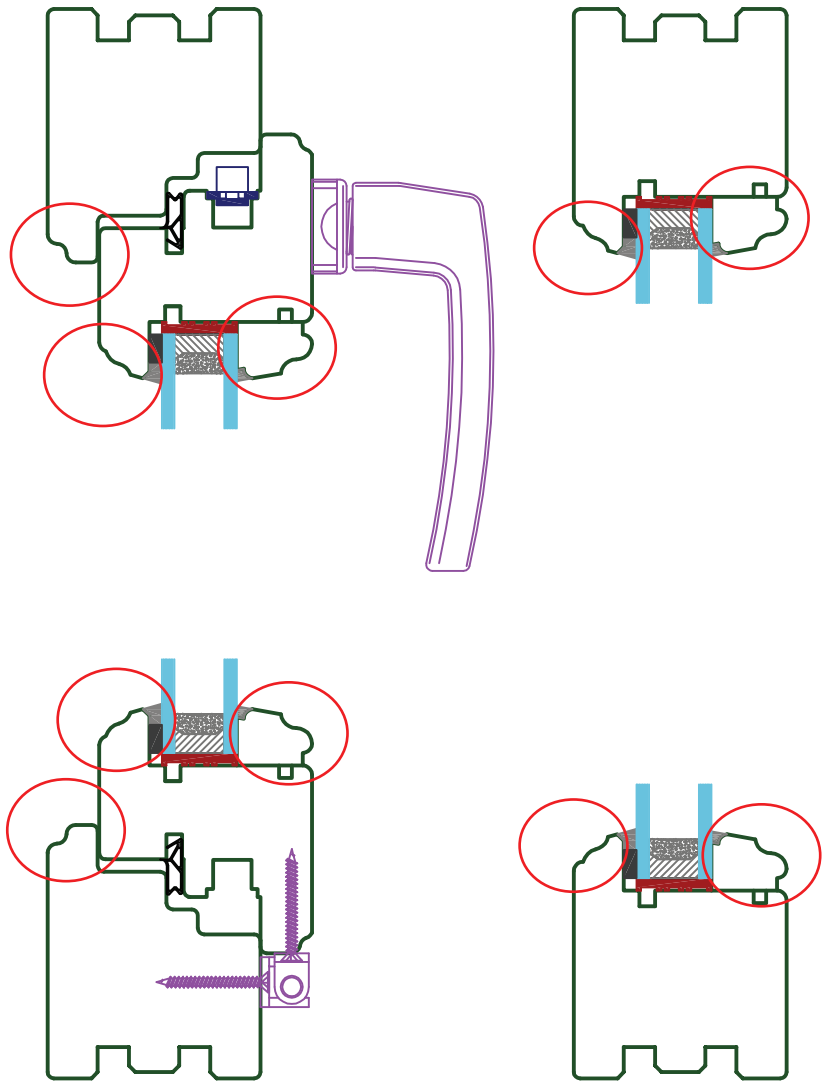

Timber window system 68 EURO

Patterned tool

Straight tool

## Patterned tool

## Straight tool