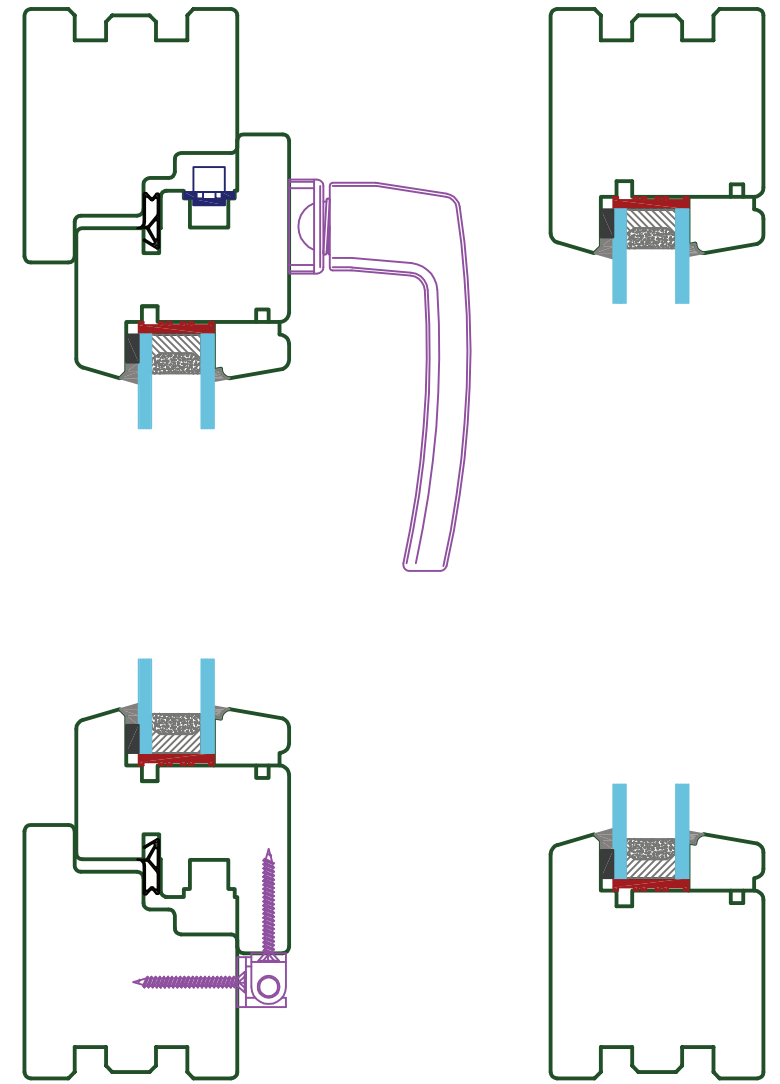

Timber window system 68 EURO

Patterned tool

Straight tool

## Patterned tool

## Straight tool