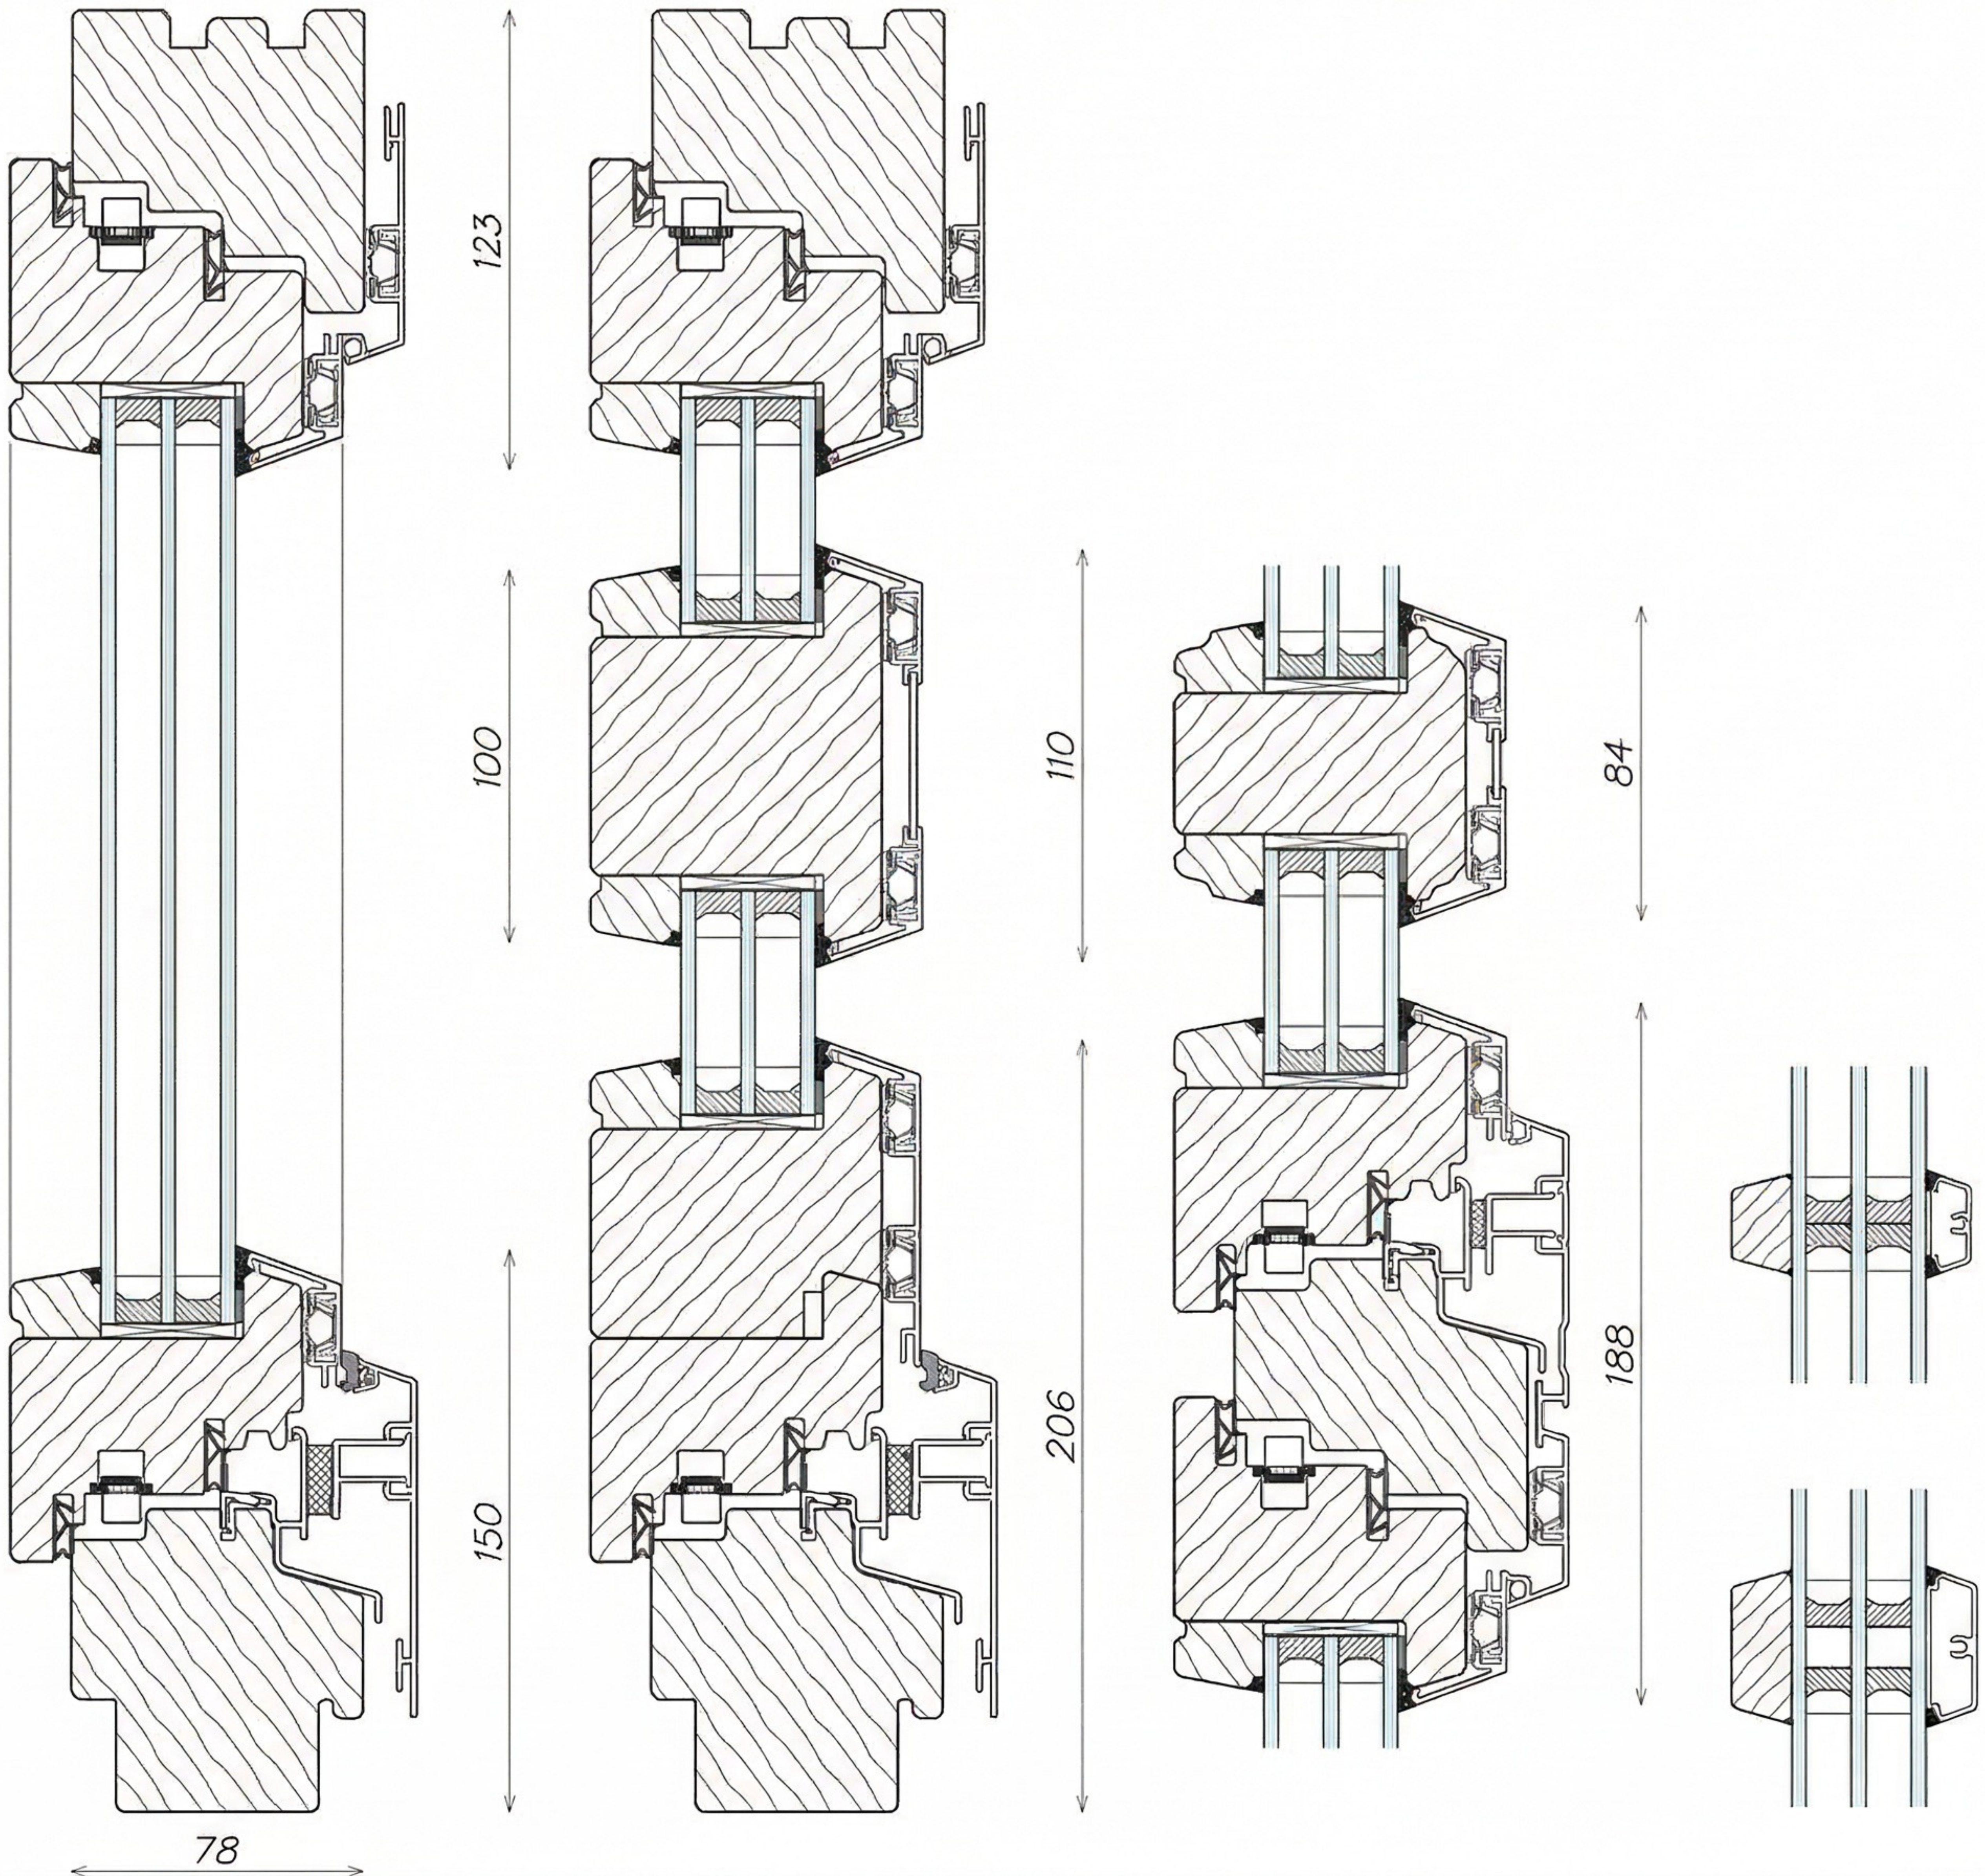

Timber window system 78 EURO

Timber window system 78 EURO

Timber-Alu window system 78 EURO

TIMBER-ALU WINDOW SYSTEM 78 EURO